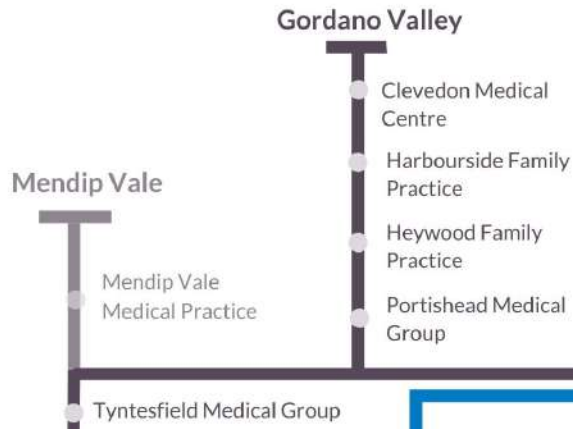

Woodspring

Healthwest

Affinity

Northern Arc

Concord & Mendip Vale

Severn Vale

North and West Bristol

Inner City and East Bristol

BrisDoc

Bristol Inner City (BIC)

FABB

Foss

Weston, Worle & Villages

Network 4

Yate & Frampton

South Gloucestershire